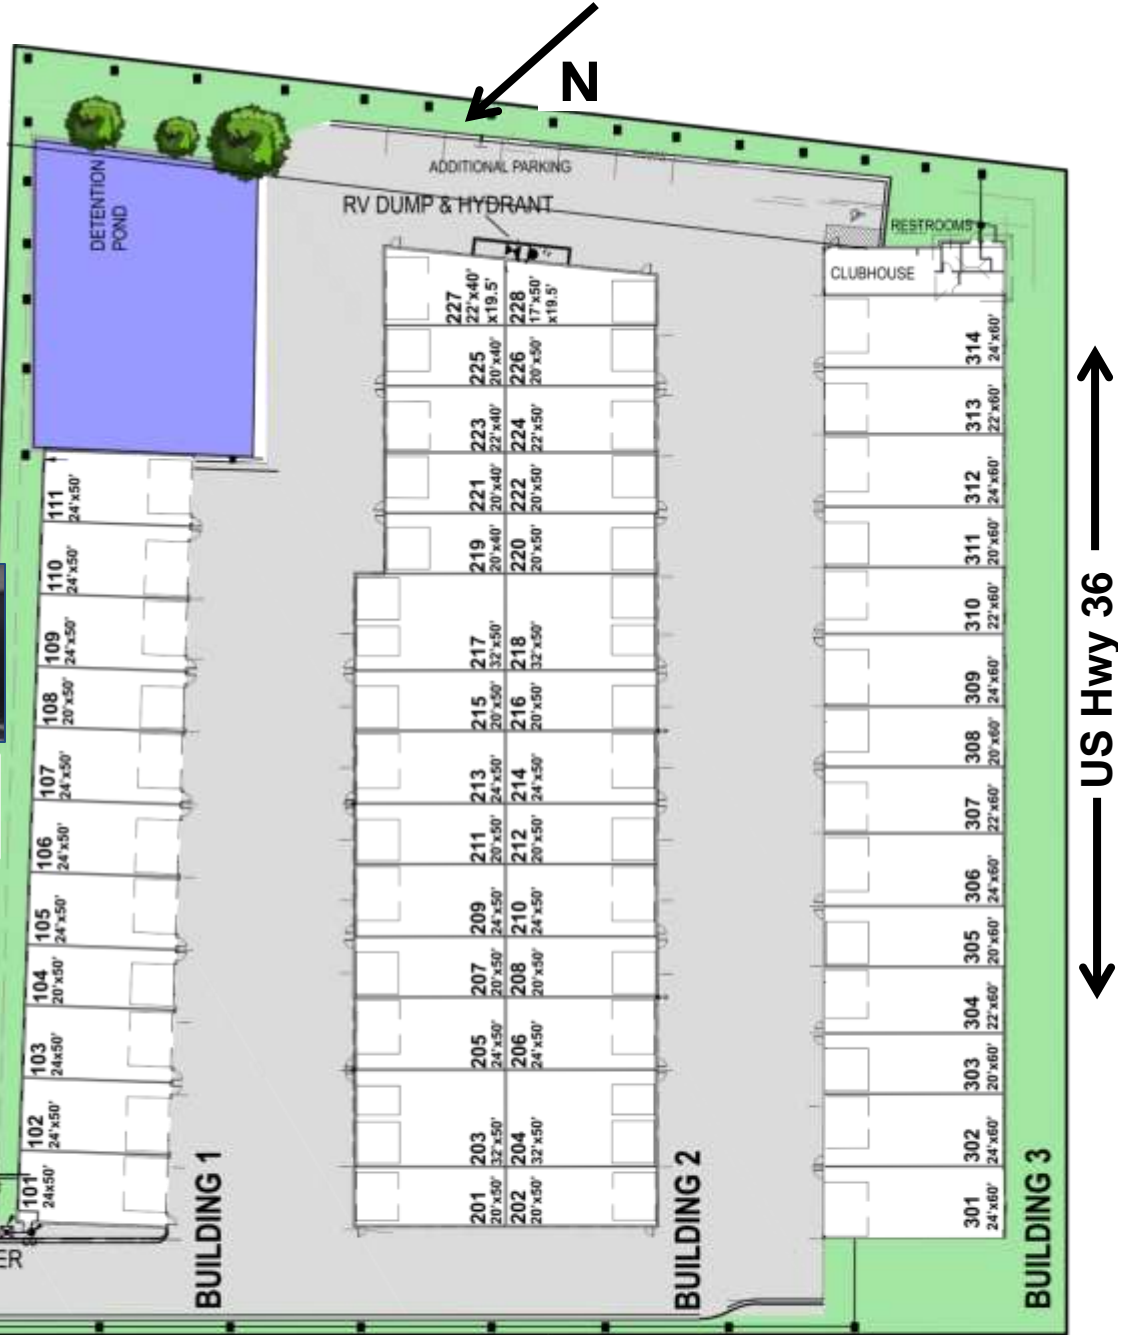

Ideal for Cars, RVs, Hobbies & Small Businesses!

Located off of US 36 at
2364 Industrial Ln, Broomfield
Exit US 36 at Wadsworth Blvd.

← To Industrial Lane

Off-Site Garages of Broomfield Condo Storage You Own! *And Possibly Lease!*
Please contact Mike@Off-SiteGarages.com for re-sale and leasing information.